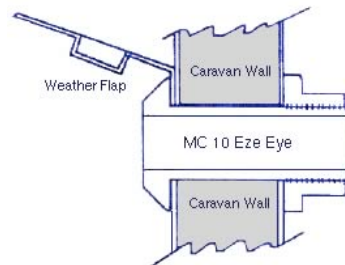

Approximate weight of the "Stubby" antenna is 1kg and length is 300mm.

STUBBY with amplifier

Both arms rotate through 180

UHF

VHF

BOTH

Amplifier

Aerial

Actual fold down size 300mm X 200mm

Price **\$210**

"Eze Eye" through caravan wall fitting

Caravan wall connections are notorious for loose or corroded terminals, which result in loss of signal and poor quality. Most wall connections have at least 3 contact points and even when properly maintained, still result in loss of signal. The Mini Compact "Eze Eye" eliminates these problems.

The "Eze Eye" is designed so the coax cable can run directly from the antenna, through the "Eze Eye" and to the television without any other connections required.

The "Eze Eye" is white and is simple to install.